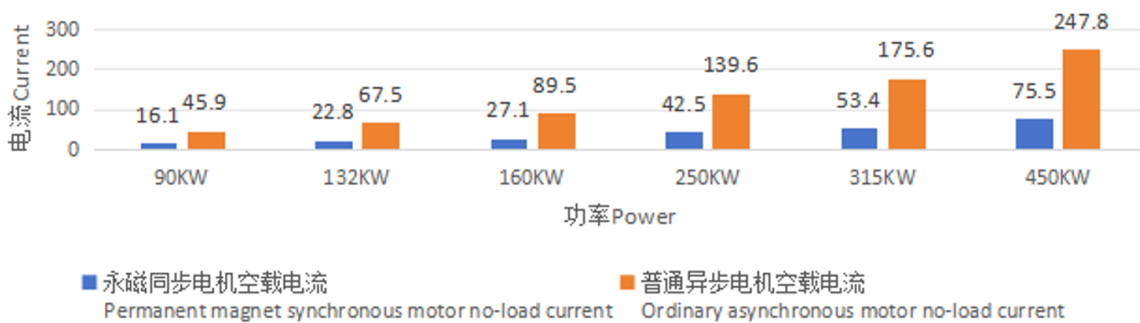

卓越的功率和控制:

经验证的节能效果:

空载电流 No load current

轻量化:

全封闭结构:

耐用可靠:

改善工作环境:

CPM Holdings, Inc. is a diversified leading global supplier of process equipment and engineered technologies that sustainably feed, fuel, and build a better world.