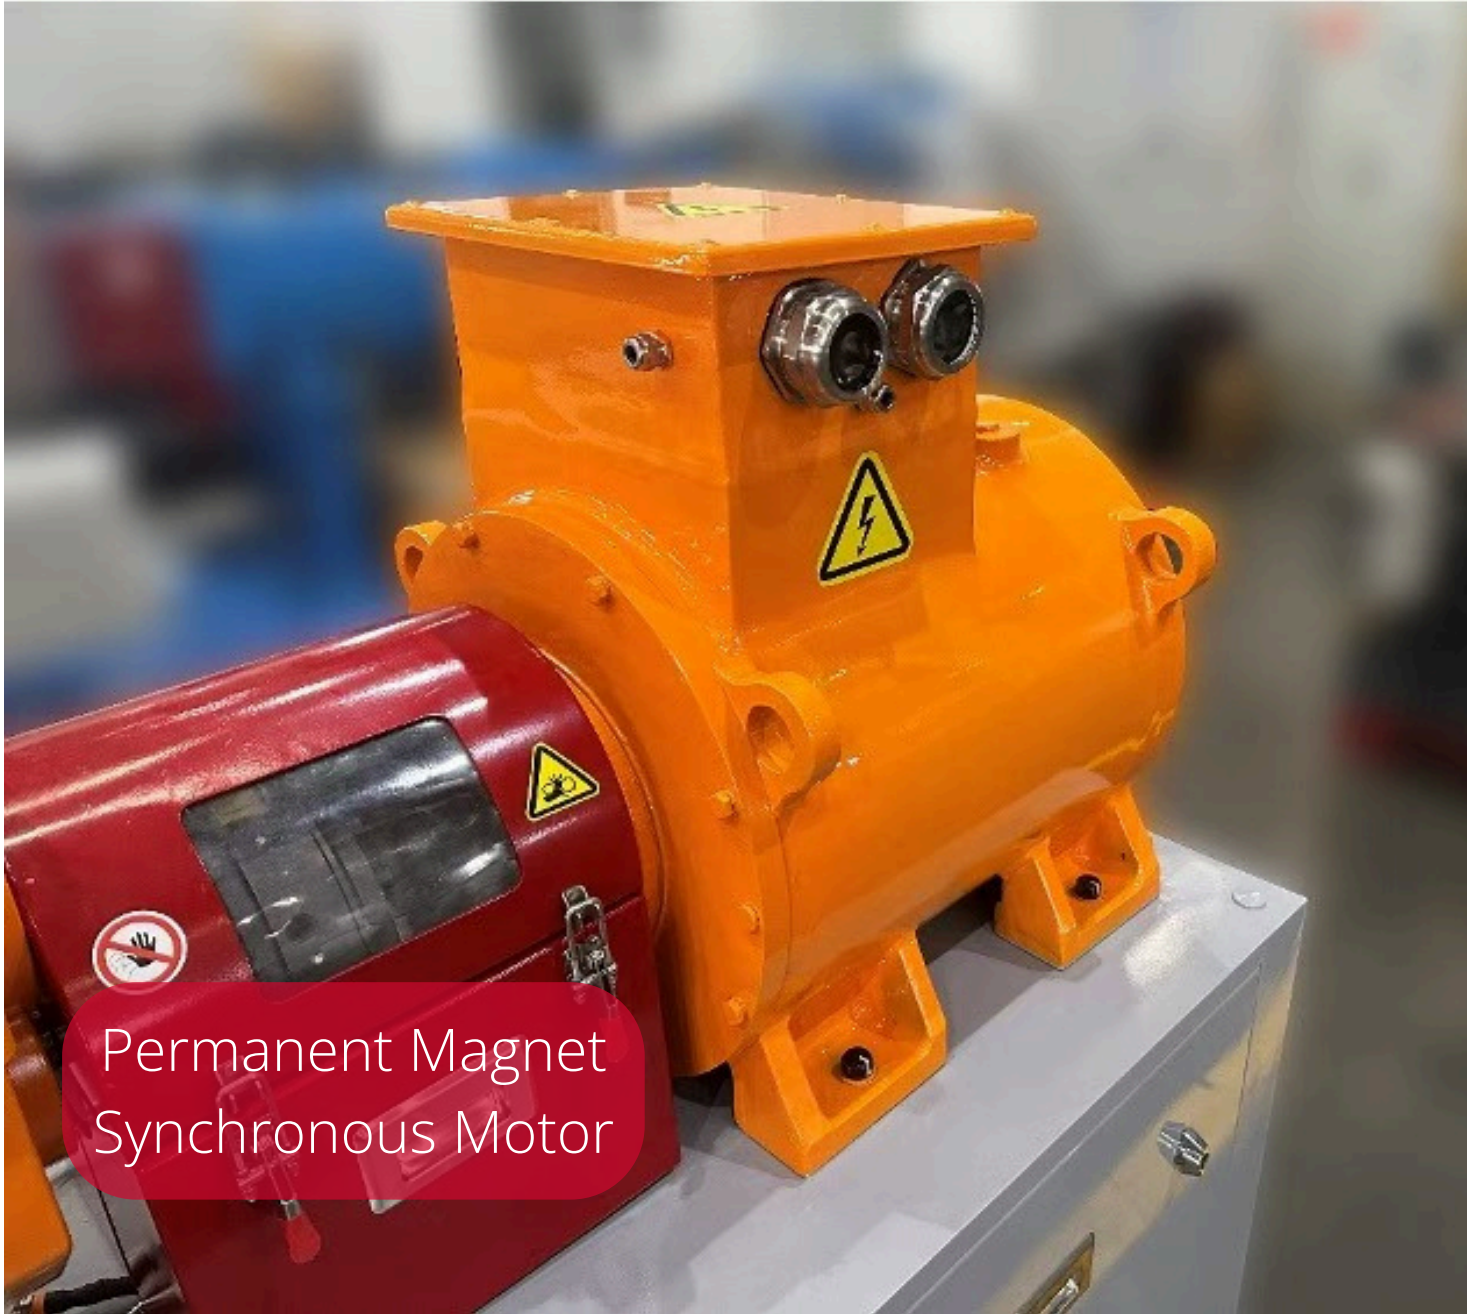

加工解决方案

ONECPM.COM

Permanent Magnet
Synchronous Motor

PETFOOD.SALES@CPM.NET

节能新时代

先进的磁铁技术:

损耗对比 Loss comparison

最高能源效率:

卓越的功率和控制:

经验证的节能效果:

空载电流 No load current

轻量化:

全封闭结构:

耐用可靠:

改善工作环境:

CPM Holdings, Inc. is a diversified leading global supplier of process equipment and engineered technologies that sustainably feed, fuel, and build a better world.